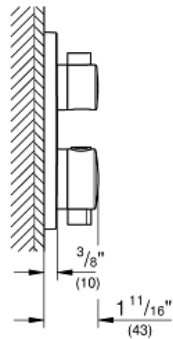

GROHTHERM
Dual Function 2-Handle
Thermostatic Trim

MODEL # 24111000

Pure Freude
an Wasser

GROHE

Product Description:

GROHTHERM

Dual Function 2-Handle Thermostatic Trim

Standard Specification:

- Required rough-in-set sold separately (GROHE Rapido SmartBox 35 601 000)
- **GROHE TurboStat** Compact cartridge with wax thermoelement
- **GROHE StarLight** chrome finish
- Wall trim plate with GROHE QuickFix (Concealing mounting screws)
- Metal trim angle adjustable up to 6°
- Thermostatic temperature control with SafeStop at 100° F/38°C
- GROHE SafeStop Plus temperature limiter at 115° F/46° C
- GROHE AquaDimmer, integrated shut off/diverter valve
- Optional Aquadimmer stop ring for shared function (14 060 000)