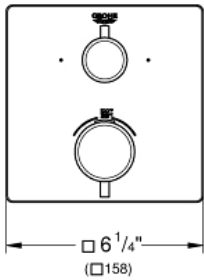

GROHTHERM
Dual Function 2-Handle
Thermostatic Trim

MODEL # 24111000

Pure Freude
an Wasser

GROHE

Product Description:

GROHTHERM

Dual Function 2-Handle Thermostatic Trim

Standard Specification:

- Required rough-in-set sold separately (GROHE Rapido SmartBox 35 601 000)
- **GROHE TurboStat** Compact cartridge with wax thermoelement
- **GROHE StarLight** chrome finish
- Wall trim plate with GROHE QuickFix (Concealing mounting screws)
- Metal trim angle adjustable up to 6°
- Thermostatic temperature control with SafeStop at 100° F/38°C
- GROHE SafeStop Plus temperature limiter at 115° F/46° C
- GROHE AquaDimmer, integrated shut off/diverter valve
- Optional Aquadimmer stop ring for shared function (14 060 000)